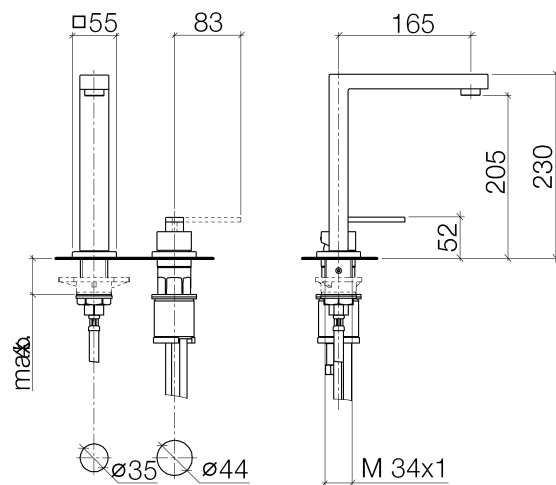

## Lot BAR TAP Two-hole mixer with individual flanges

Article number: 32805680ff0010

### Product specifications

#### • 6-1/2" Projection

- Swivel spout 360°
- Areated stream
- Total height 9"
- 7-1/8" height to aerator/spout outlet
- Individual flanges 2-1/8" x 2-1/8"
- Spout hole diameter 1-3/8"
- Single-lever mixer hole diameter 1-3/8"
- 2x 3/8" US flexible supply lines
- Water flow rate limited to max. 1.5 gpm
- low lead compliant

### Surfaces

- chrome 32805680-000010
- matt platinum 32805680-060010

**Exploded assembly drawing**

**Order quantity**

<b>No.</b>	<b>Article number</b>	<b>Name</b>	<b>Installation quantity</b>
1	90110619206ff	spout	1
2	90230102904ff	aerator	1
4	0423100440190	fixing set	1
4	90277802300ff	rosette	1
5	09303005790	screw	1
6	09301102890	disc	1
7	09141007790	seal	1
8	0424041661090	nipple	1
9	09142000290	seal	1
10	90207804000ff	handle	1
11	092404142ff	nut	1
12	09141003790	seal	1
13	0428101480090	accessories	1
14	09150503490	cartridge	1
15	0930011001090	sleeve	1
16	092778007ff	rosette	1
17	0430110380290	fixing set	1
18	09311101190	pin	1
19	09184007990	sleeve	1
20	0430040450090	hose	2
21	0430040190090	hose	1