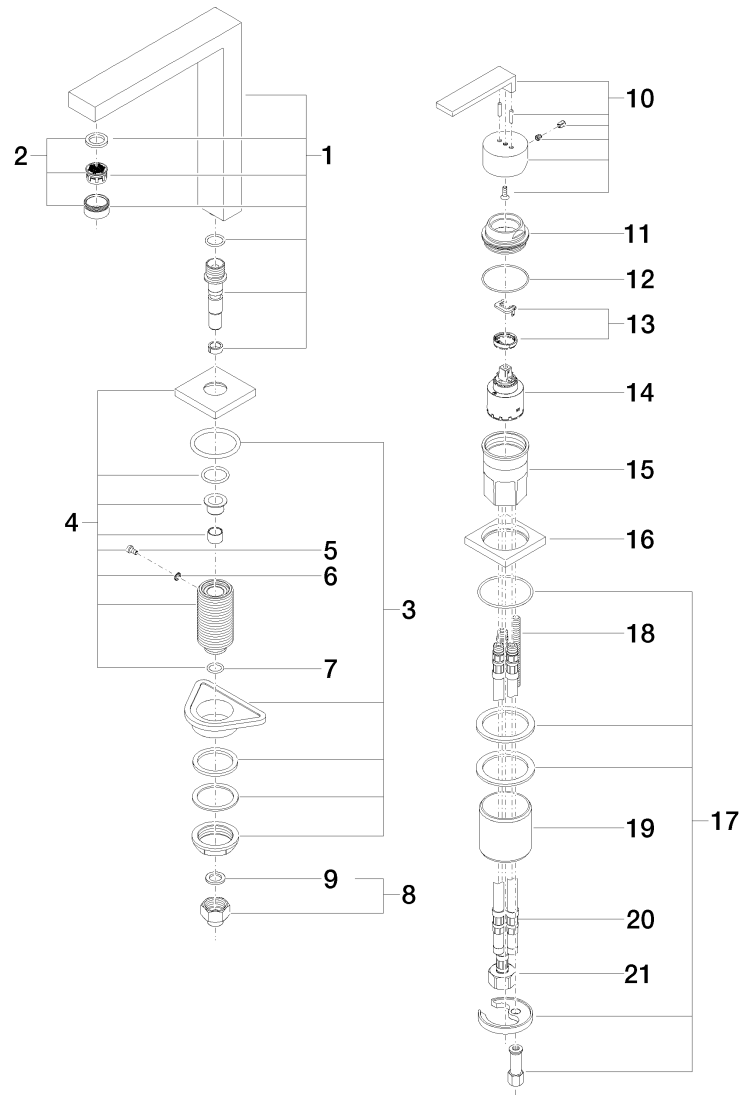

#### • 6-1/2" Projection

- Swivel spout 360°
- Areated stream
- Total height 9"
- 7-1/8" height to aerator/spout outlet
- Individual flanges 2-1/8" x 2-1/8"
- Spout hole diameter 1-3/8"
- Single-lever mixer hole diameter 1-3/8"
- 2x 3/8" US flexible supply lines
- Water flow rate limited to max. 1.5 gpm
- low lead compliant

#### Flexible positioning of components

### Surfaces

- chrome 32805680-000010
- matt platinum 32805680-060010

**Exploded assembly drawing**

**Order quantity**

<b>No.</b>	<b>Article number</b>	<b>Name</b>	<b>Installation quantity</b>
1	90110619206ff	spout	1
2	90230102904ff	aerator	1
4	0423100440190	fixing set	1
4	90277802300ff	rosette	1
5	09303005790	screw	1
6	09301102890	disc	1
7	09141007790	seal	1
8	0424041661090	nipple	1
9	09142000290	seal	1
10	90207804000ff	handle	1
11	092404142ff	nut	1
12	09141003790	seal	1
13	0428101480090	accessories	1
14	09150503490	cartridge	1
15	0930011001090	sleeve	1
16	092778007ff	rosette	1
17	0430110380290	fixing set	1
18	09311101190	pin	1
19	09184007990	sleeve	1
20	0430040450090	hose	2
21	0430040190090	hose	1

Kitchen

**Lot BAR TAP Two-hole mixer with individual flanges**

Article number: 32805680ff0010